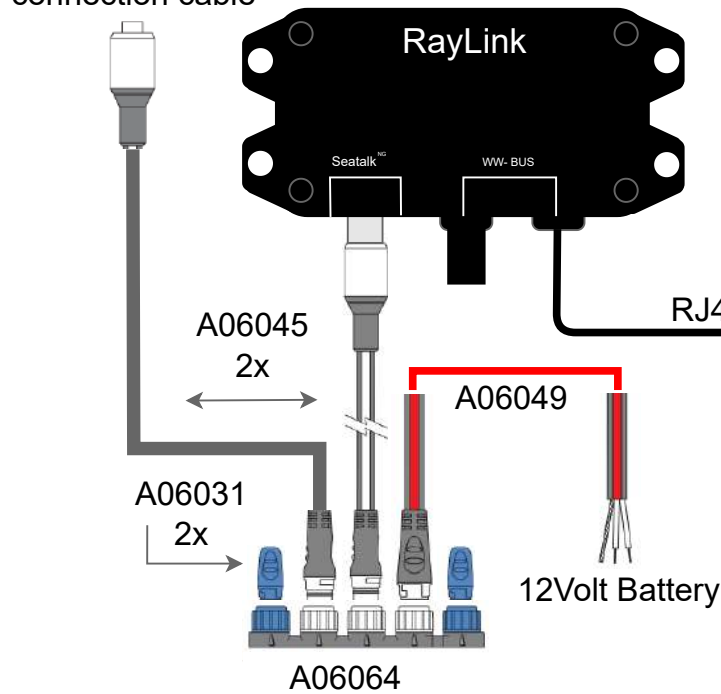

# WaterWorld connection drawing RayLink

To Axiom  
connection cable

BatteryLink

Display

Throttle

RJ45

RJ45

RJ45