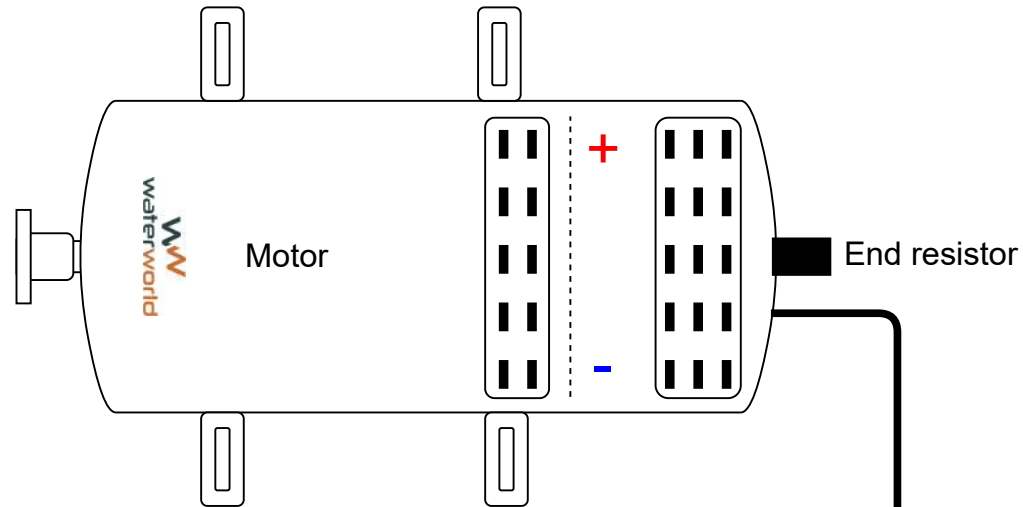

# WaterWorld connection drawing RayLink

To Axiom  
connection cable

BatteryLink

Display

Throttle

RJ45

RJ45

RJ45